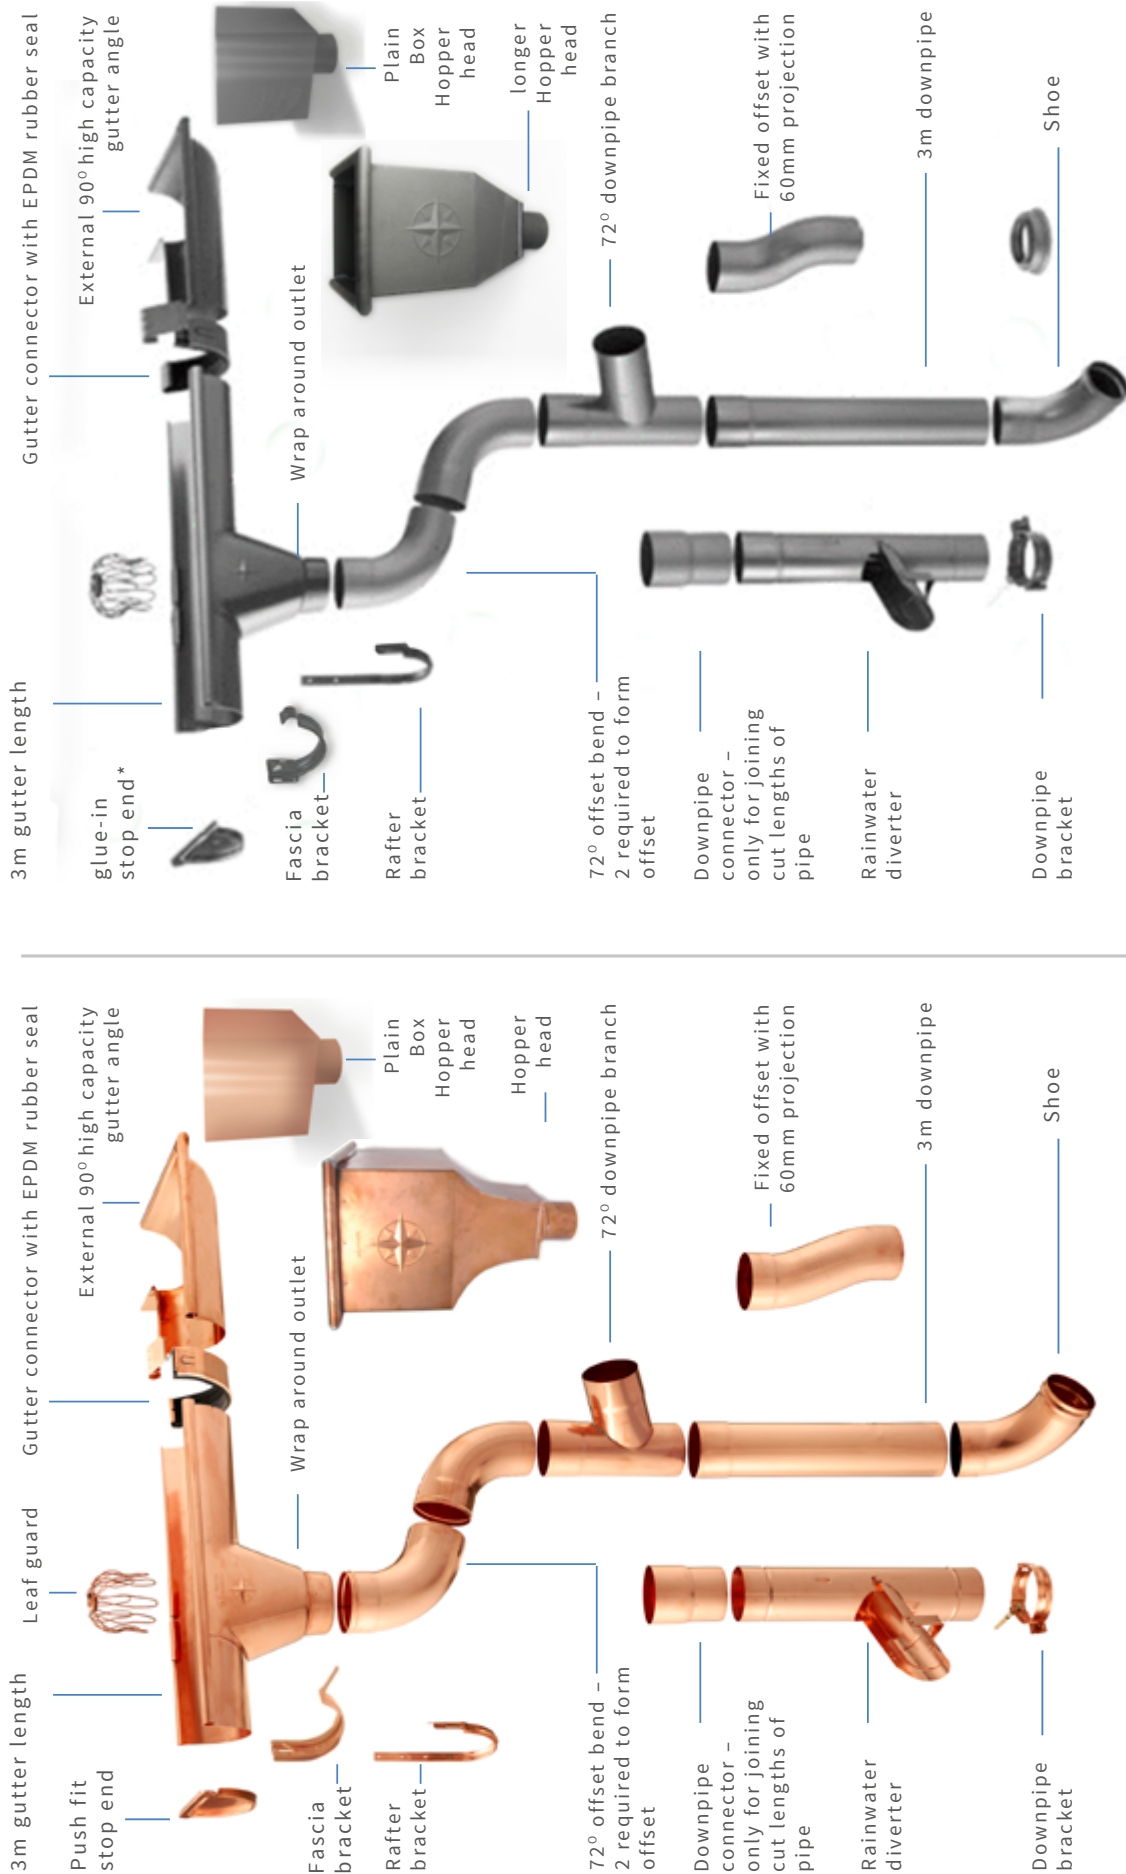

### Downpipe 70° Branch

	Copper	Zinc
80mm	CP80J	QZ80J
	£ 43.77	£66.14

### Long Hopper Head

	Copper	Zinc
80mm	CP80HO1	QZ80HO2
	£237.39	£151.80

### Plain Box Hopper Head

	Copper	Zinc
80mm	CP80HO2	QZ80HO1
	£219.53	£121.00

\*N.B. These 3 items are PPC galvanised steel in 'Quartz Zinc Effect'

SYSTEM COMPONENTS

Prices listed do not include VAT or any discount currently applicable at time of printing (Jan 2018)