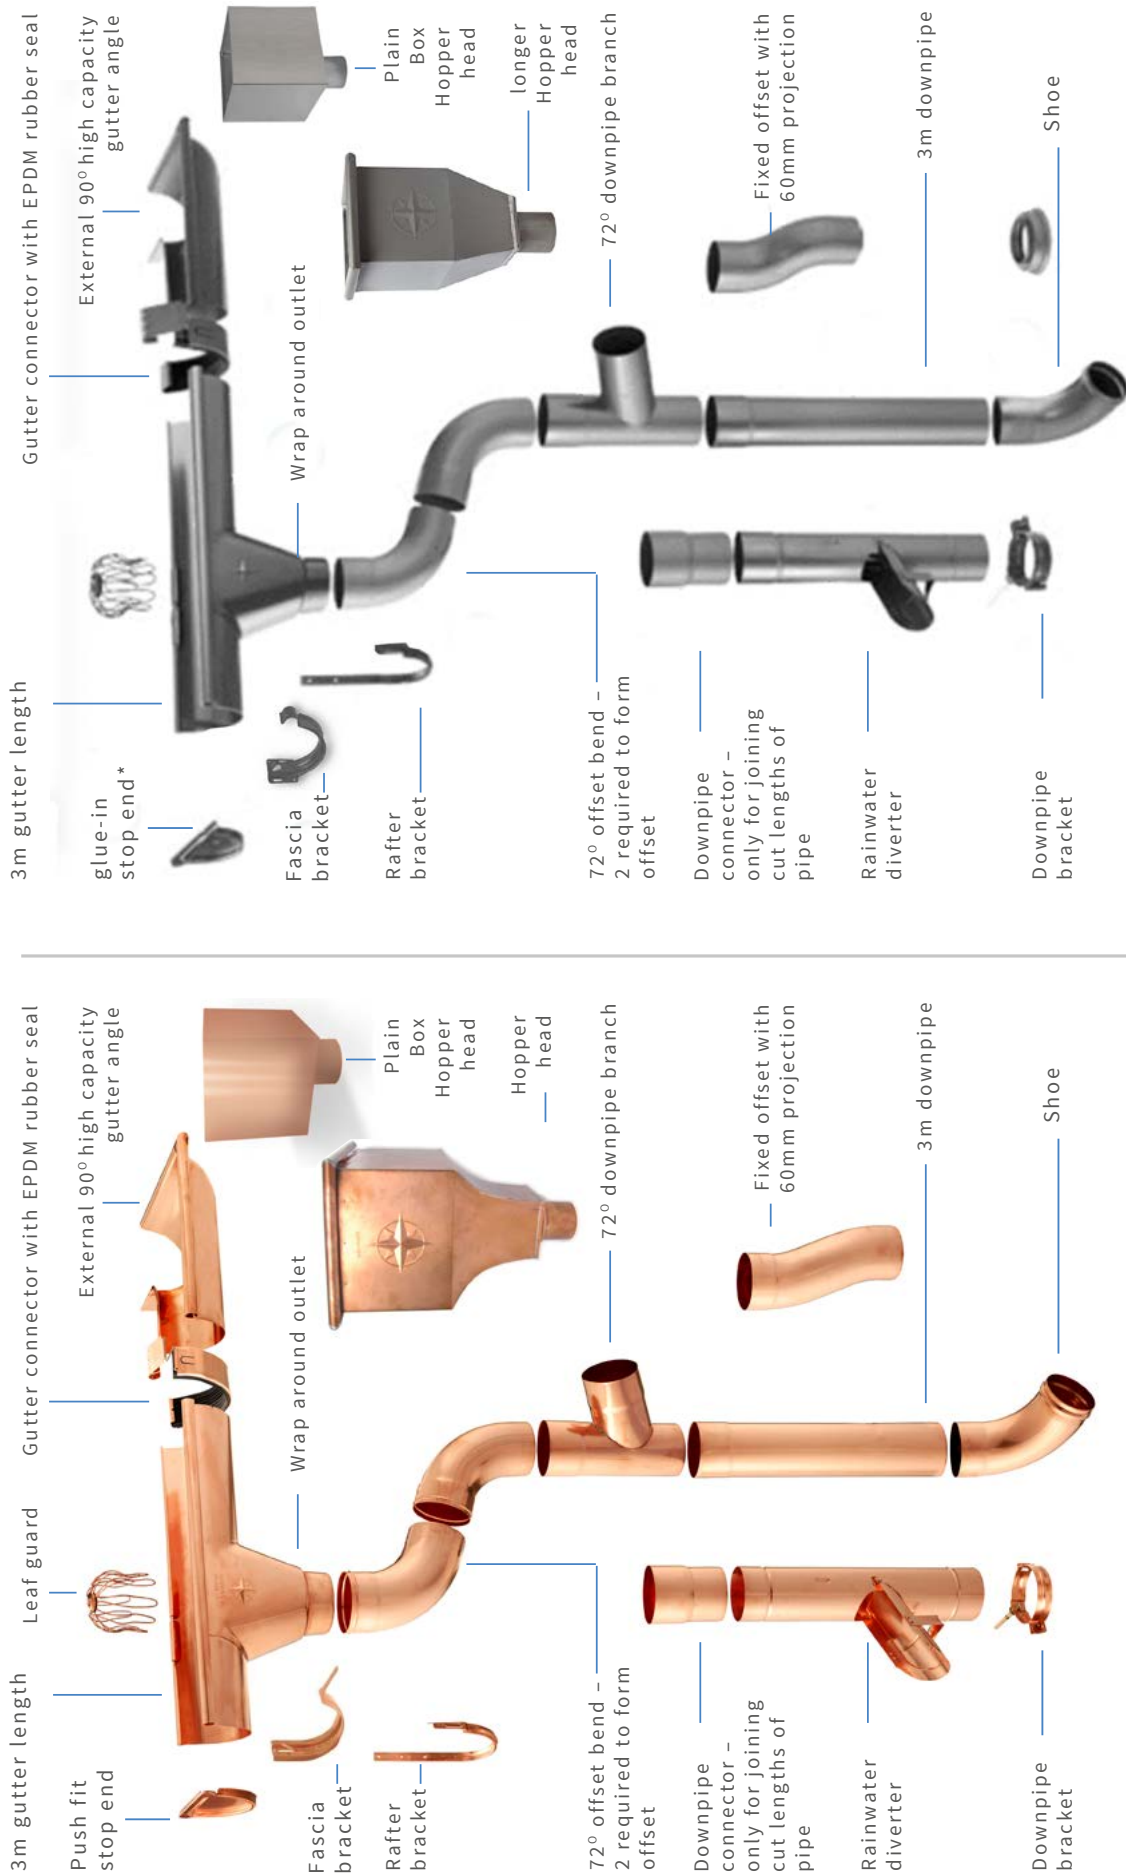

SYSTEM COMPONENTS

Prices listed do not include VAT or any discount currently applicable at time of printing (Jan 2018)

*for guidance on installation and other helpful tips, visit: bit.ly/InfinityNews